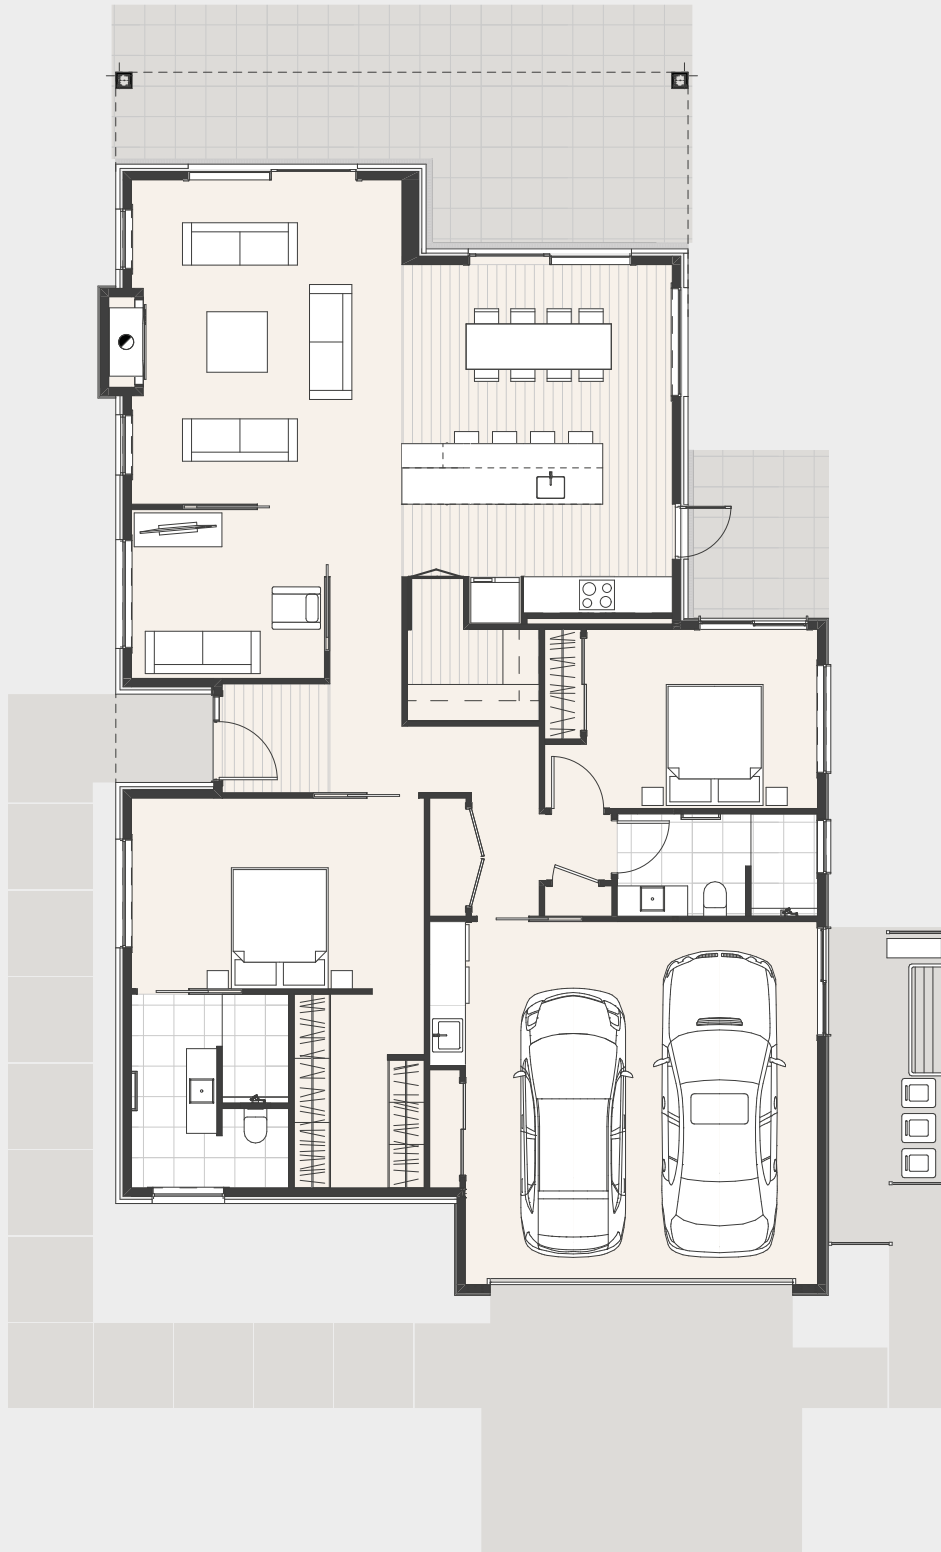

Villa 141 - Te Miro

x2

x2

x2

FLOOR
AREA

208m²

11,995

18,540

P 0800 82 62 43 | E sales@tamaherecountryclub.co.nz
tamaherecountryclub.co.nz

Facades are for illustrative purposes. Areas are rounded. Tamahere Country Club Limited reserves the right to change facade design as required. Last updated 14/02/2024

Tamahere
Country Club